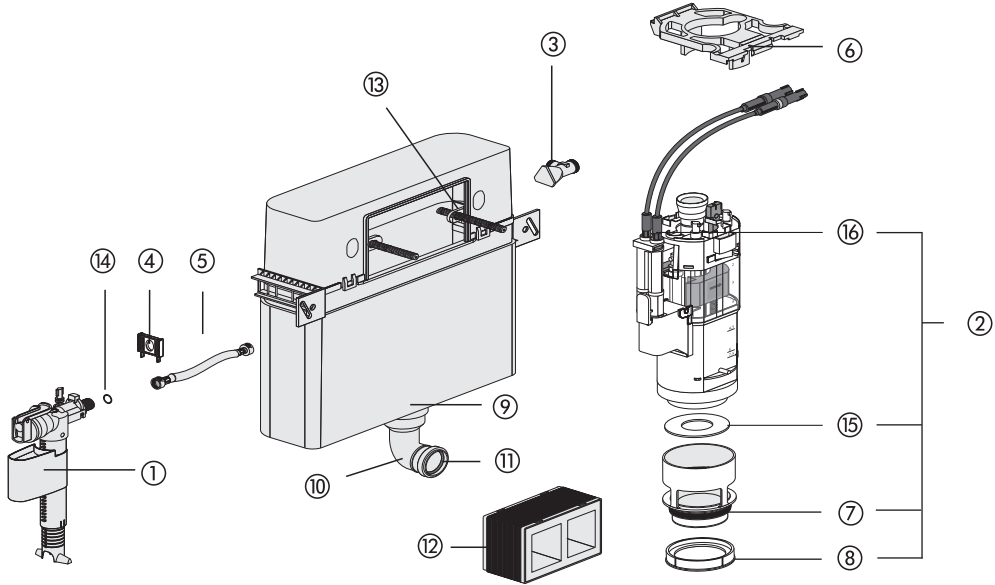

**DISCONTINUED PRODUCT – Concealed cistern 983C, CC-120-S-FO-2V-2C,
with small access opening**

No.	Name	Code No.	Recommended price/€
1	Universal fill valve 510, G 3/8 x 30 mm	25.001.00..0000	
2	Universal flush valve INEO	03.982.00..0000	
3	Angle valve G 1/2	02.425.00..0000	
4	Fill valve support	02.759.00..0000	
5	Flexible hose DN6 280 mm	05.266.00..0000	
6	Positioning device	02.966.00..0000	
7	O-Ring d: 55 x 5	02.436.00..0000	
8	Flush flow reducer	02.758.00..0000	
9	O-Ring d: 49 x 6	02.753.00..0000	
10	Flush pipe with O-Ring (1,185 mm)	01.232.00..0000	
11	Lip seal d: 45	02.461.00..0000	
12	Pretection box mit EPS-Kern	16.031.00..0000	
13	Toggle	02.972.00..0000	
14	O-Ring d: 8 x 1.5 for flexible hose	04.024.00..0000	
15	Sealing ring d: 31 x d: 63 x 2.8	02.754.00..0000	
16	Cable box	05.019.00..0000	
17 *	Start/stop set	03.999.00..0000	

* no illustration, see page 122