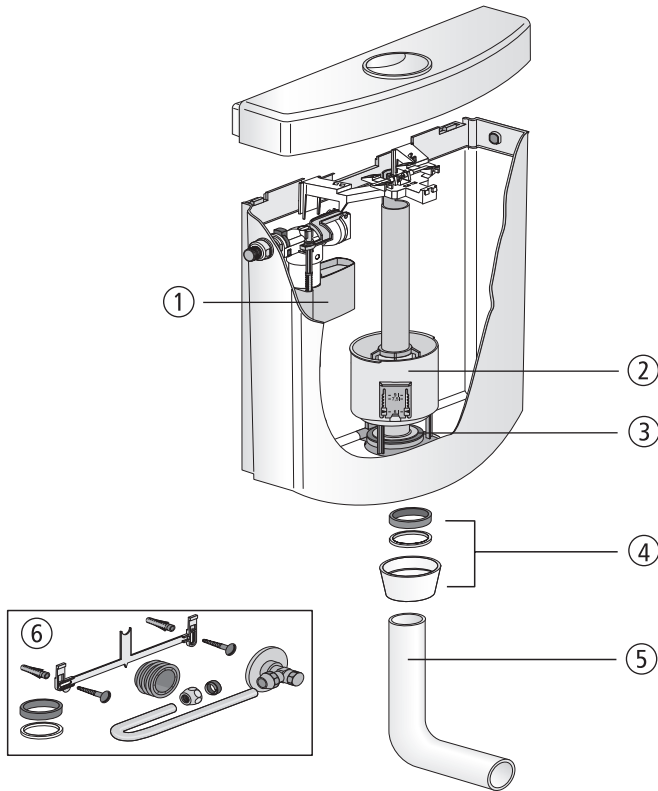

DISCONTINUED PRODUCT – Cistern primus
(from 1995 to 2016)

No.	Name	Code No.	Recommended price/€
1	Universal fill valve 510, G 3/8 x 30 mm	25.001.00..0000	
2	Flush valve	01.A00.00..0299	
3	Seal d: 31 x d: 63 x 2.8	02.754.00..0000	
4	Set of seals consisting of flush pipe seal, slide ring d: 56 x d: 50 x 2.5 and cap nut G2	05.070.01..0000	
5	Flush pipe bend, alpine white	02.168.01..0000	
6	Servicing pack	01.A01.00..0199	