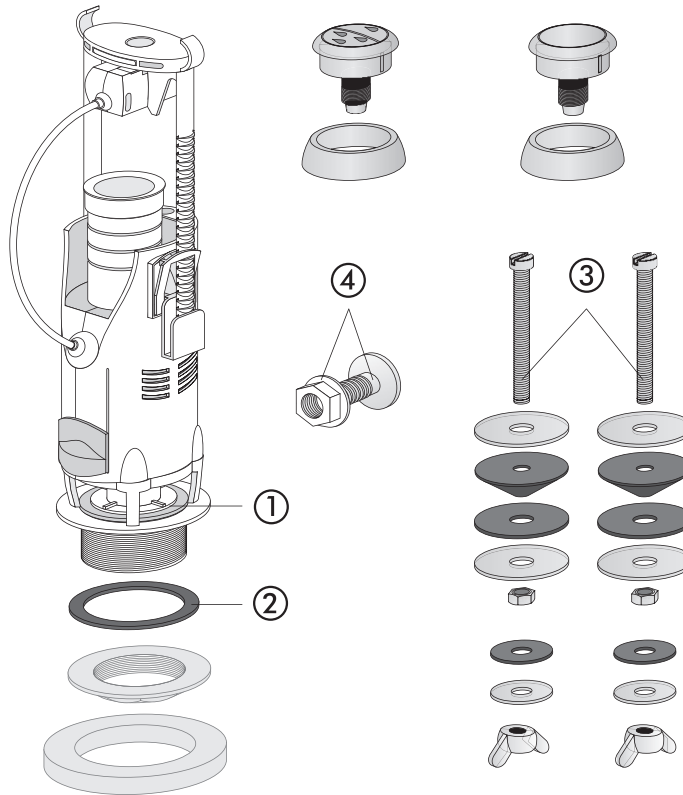

**DISCONTINUED PRODUCT – Flush valve 944, push-push set 945**  
 (from 2004 to 2015)

No.	Name	Code No.	Recommended price/€
1	Seal d: 31 x d: 63 x 2.8	02.754.00..0000	
2	Seal d: 85 x d: 60 x 6	02.383.00..0000	
3	Fastening set	01.569.00..0000	
4	Tap hole plug, chrome	01.541.81..0000	