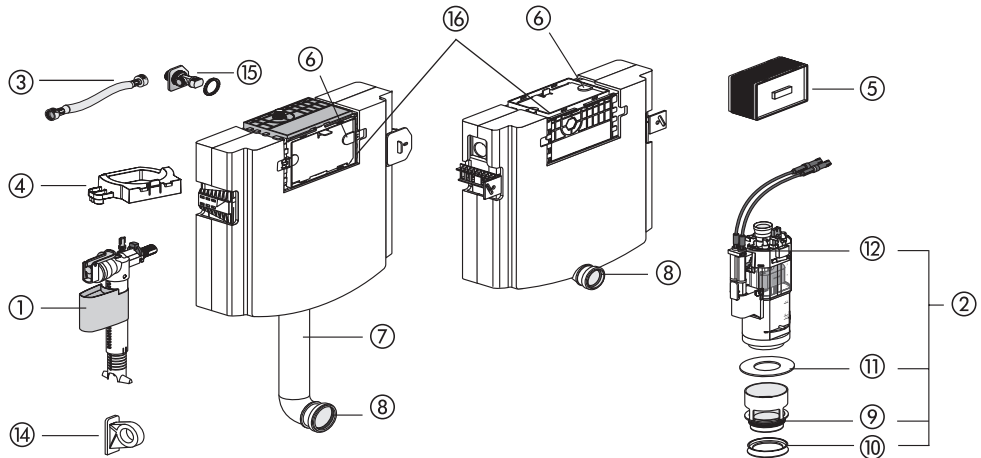

Concealed cistern INEO, CC-122-S-UO(FO)-2V-2C, with small access opening, IH 985 / IH 820

No.	Name	Code No.	Recommended price/€
1	Universal fill valve 510, G 3/8 x 30 mm	25.001.00..0000	
2	Universal flush valve INEO	03.982.00..0000	
3	Flexible hose DN6 280 mm	05.266.00..0000	
4	Positioning device	04.293.00..0000	
5	Pretection box, l/w 175 x 115 mm	16.030.00..0000	
6	Toggle	04.294.00..0000	
7	Flush pipe with lip seal (install. height 985)	05.052.00..0000	
8	Lip seal d: 45	02.461.00..0000	
9	O-Ring d: 55 x 5	02.436.00..0000	
10	Flush flow reducer	02.758.00..0000	
11	Sealing ring d: 31 x d: 63 x 2.8	02.754.00..0000	
12	Cable box	05.019.00..0000	
13 *	Start/stop set	03.999.00..0000	
14	Fill valve support	03.851.00..0000	
15	Angle valve connection set R 1/2	05.247.00..0000	
16	Slide-in frame incl. toggles	05.287.00..0000	