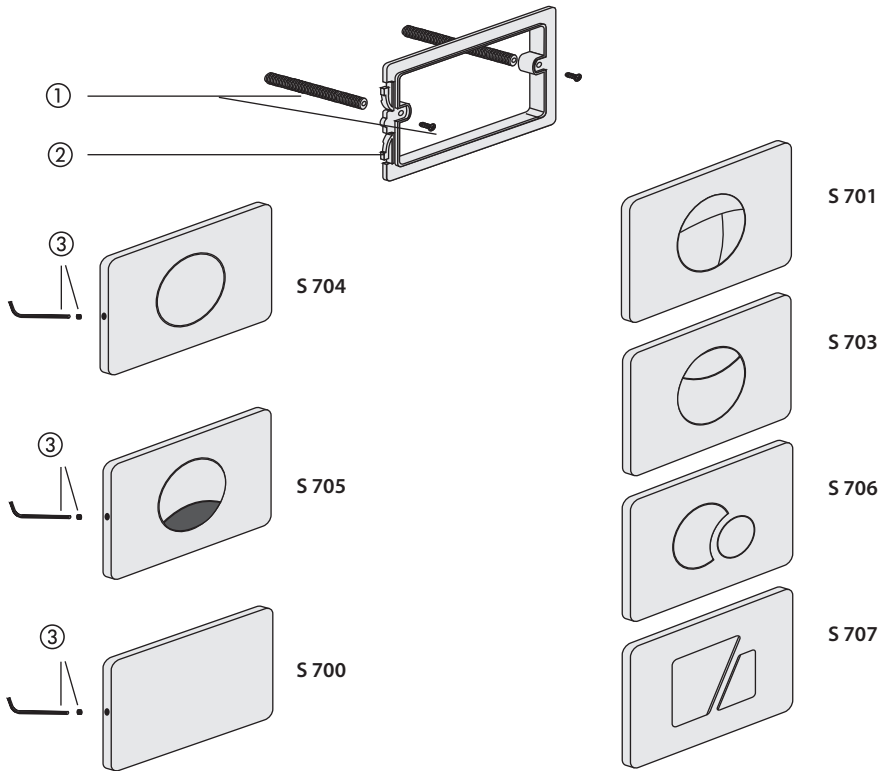

**Design line S 700-707 push plates**

No.	Name	Code No.	Recommended price/€
1	Quick fixation bolts (pair)	01.231.00..0000	
2	Support bracket	02.991.00..0000	
3	Security screw and key	03.104.00..0000	