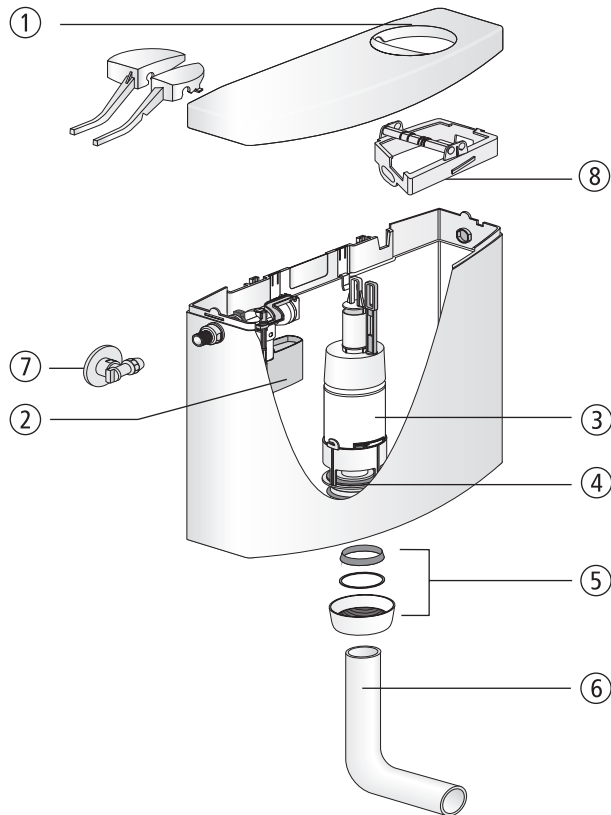

Cistern 951

No.	Name	Code No.	Recommended price/€
1	Lid with push-button, alpine white	03.984.01..0000	
2	Universal fill valve 510, G 3/8 x 30 mm	25.001.00..0000	
3	Flush valve	01.974.00..0000	
4	Seal d: 31 x d: 63 x 2.8	02.754.00..0000	
5	Set of seals consisting of conical ring, slide ring d: 57 x d: 51 x 0.6 and cap nut G2	05.069.01..0000	
6	Flush pipe bend, alpine white	02.168.01..0000	
7	Angle valve G ½	01.984.00..0000	
8	Bearing bracket	01.975.00..0000	