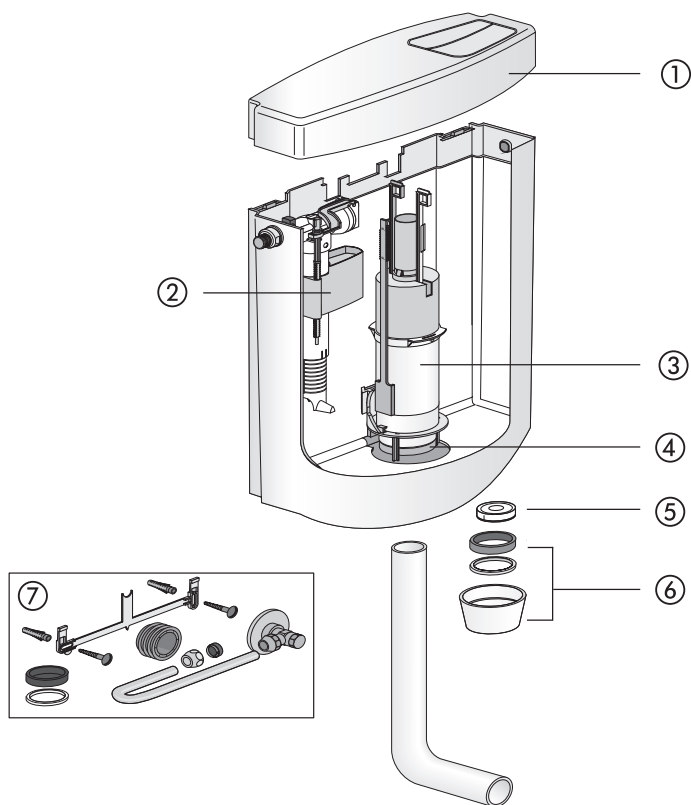

Cistern bonito duo, complete push flush valve replacement set

No.	Name	Code No.	Recommended price/€
1	Lid with push-button, alpine white	02.A00.01..0499	
2	Universal fill valve 510, G 3/8 x 30 mm	25.001.00..0000	
3	Flush valve	01.A00.00..0499	
4	Seal d: 31 x d: 63 x 2.8	02.754.00..0000	
5	Flush flow reducer	04.174.00..0000	
6	Set of seals consisting of flush pipe seal, slide ring d: 56 x d: 50 x 2.5 and cap nut G2	05.070.01..0000	
7	Servicing pack	01.A01.00..0199	