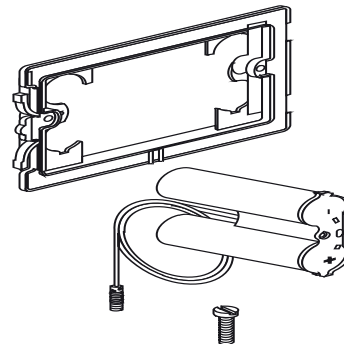

03.161.00..0000

SANIT Battery compart 6V DC for operat. plate

Item number

03.161.00..0000

Product description

Battery compartment 6V DC for WC control systems for SANIT concealed cisterns with small access opening, CC-121-S-FO-2V-2C, CC-121-S-UO-2V-2C, CC-122-S-UO-2V-2C, CC-150-S-UO-2V-2C, CC-150-S-FO-2V-2C, CC-120-S-FO-2V-2C, for 6V power supply, suitable for WC control systems code no. 16.742.xx..0000 Recommendation: 4 alkaline batteries 1.5V R14 (LR1924/1,5 V) Consisting of: Actuator frame for push button S 704 and S 700 , battery compartment h/w/d 90 x 33 x 110 mm with connection cable 500 mm, special plug and fastenings, packed in a box