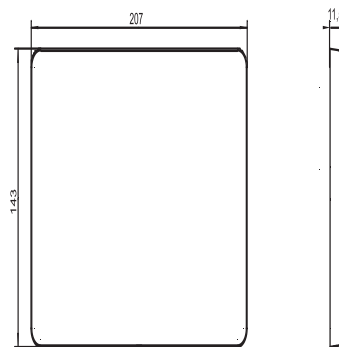

16.700.00..0000

SANIT Cover plate S700 stainless steel

Item number

16.700.00..0000

Product description

Cover plate S 700 for concealed cisterns CC-150-S-FO-2V-2C, CC-150-S-UO-2V-2C, CC-121-S-FO-2V-2C , CC-120-S-FO-2V-2C and CC-122-S-UO-2V-2C, with small access opening (w/h: 170/100 mm), front/top operated, vandal-safe, consisting of cover plate without mechanical actuator, support frame, fixing bolts and security screw, packed in a box
Material: brushed stainless steel Accessories: - battery compartment for WC control systems Code No. 03.161.00..0000