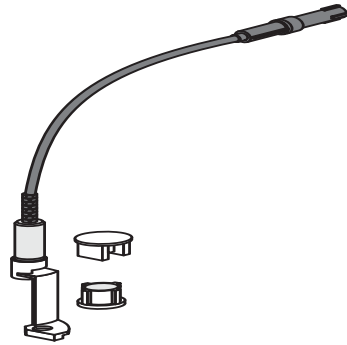

## SANIT Start-/stop set

### Product description

Start-/stop set assembly group for modifying dual flush to start-stop flush, packed in a plastic bag