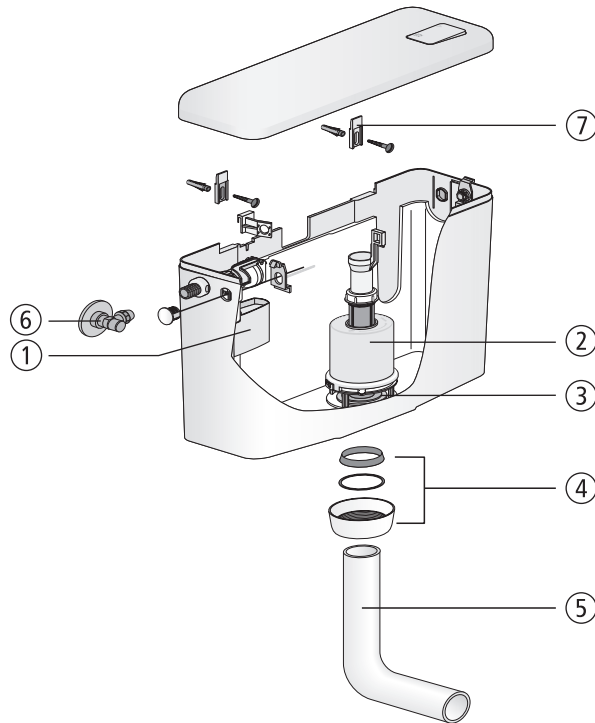

**DISCONTINUED PRODUCT – Cistern 925**  
**(from 1991 to 2012)**

No.	Name	Code No.	Recommended price/€
1	Universal fill valve 510, G 3/8 x 20 mm	25.003.00..0000	
2	Flush valve	01.226.00..0000	
3	Seal d: 31 x d: 63 x 2,8	02.754.00..0000	
4	Set of seals consisting of conical ring, slide ring d: 57 x d: 51 x 0,6 and cap nut G2	05.069.01..0000	
5	Flush pipe bend, alpine white	02.168.01..0000	
6	Angle valve G 1/2	01.269.00..0000	
7	Suspension lug (pair)	02.084.00..0000	