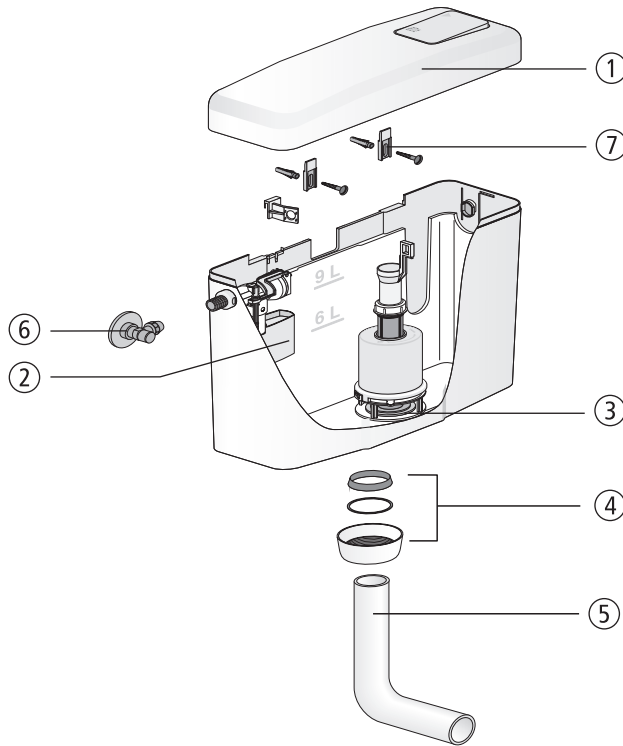

DISCONTINUED PRODUCT – Cistern 926
(from 1997 to 2012)

| No. | Name | Code No. | Recommended price/€ |
|-----|--|-----------------|---------------------|
| 1 | Lid with push-button, alpine white | 03.987.01..0000 | |
| 2 | Flush valve | 01.226.00..0000 | |
| 3 | Seal d: 31 x d: 63 x 2,8 | 02.754.00..0000 | |
| 4 | Set of seals consisting of conical ring, slide ring d: 57 x d: 51 x 0,6 and cap nut G2 | 05.069.01..0000 | |
| 5 | Flush pipe bend, alpine white | 02.168.01..0000 | |
| 6 | Angle valve G 1/2 | 01.269.00..0000 | |
| 7 | Suspension lug (pair) | 02.084.00..0000 | |
| | | | |