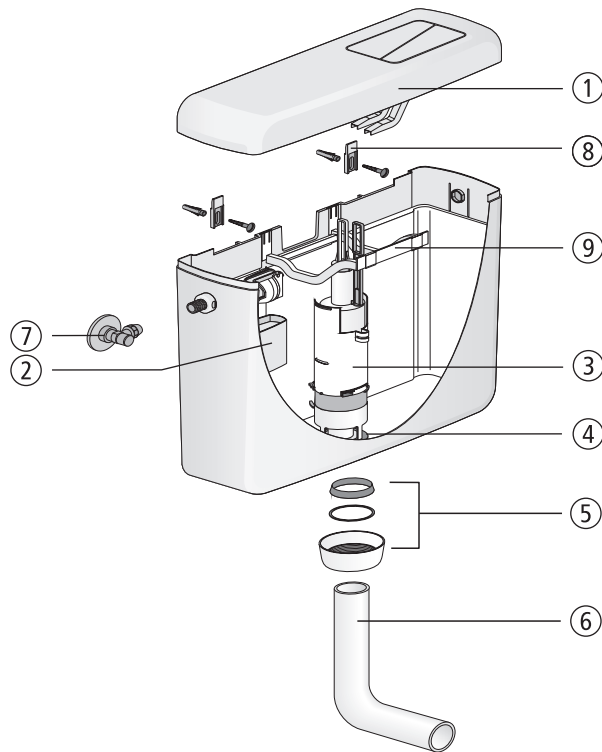

Cistern 928/2V

No.	Name	Code No.	Recommended price/€
1	Lid with push-button, alpine white	03.991.01..0000	
2	Universal fill valve 510, G 3/8 x 20 mm	25.003.00..0000	
3	Flush valve	03.635.00..0000	
4	Seal d: 31 x d: 63 x 2,8	02.754.00..0000	
5	Set of seals consisting of conical ring, slide ring d: 57 x d: 51 x 0,6 and cap nut G2	05.068.01..0000	
6	Flush pipe bend, alpine white	02.168.01..0000	
7	Angle valve G 1/2	01.269.00..0000	
8	Suspension eyes (pair)	02.084.00..0000	
9	Bearing bracket	02.055.00..0000	
10 *	Connection set for water inlet from behind	02.073.00..0000	