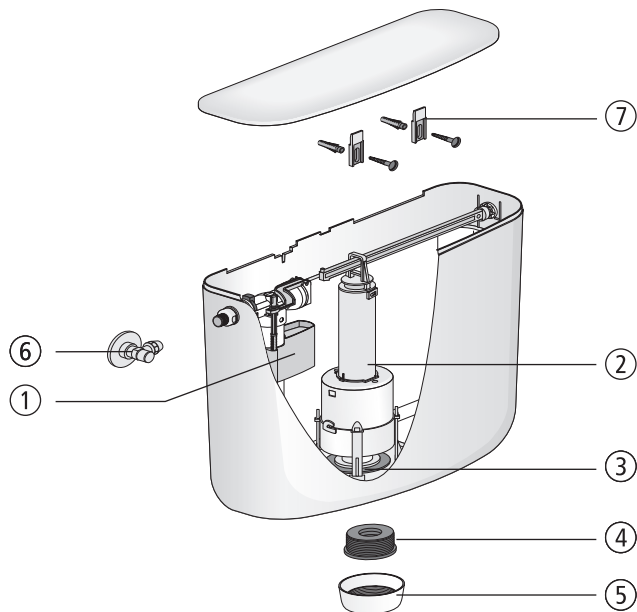

DISCONTINUED PRODUCT – Cistern 930/4
(from 1991 to 2012)

No.	Name	Code No.	Recommended price/€
1	Universal fill valve 510, G 3/8 x 20 mm	25.003.00..0000	
2	Flush valve	01.246.00..0000	
3	Seal d: 31 x d: 63 x 2,8	02.754.00..0000	
4	Rubber sleeve	02.622.00..0000	
5	Cap nut G 2, alpine white	02.087.01..0000	
6	Angle valve G 1/2	01.269.00..0000	
7	Suspension lug (pair)	02.084.00..0000	