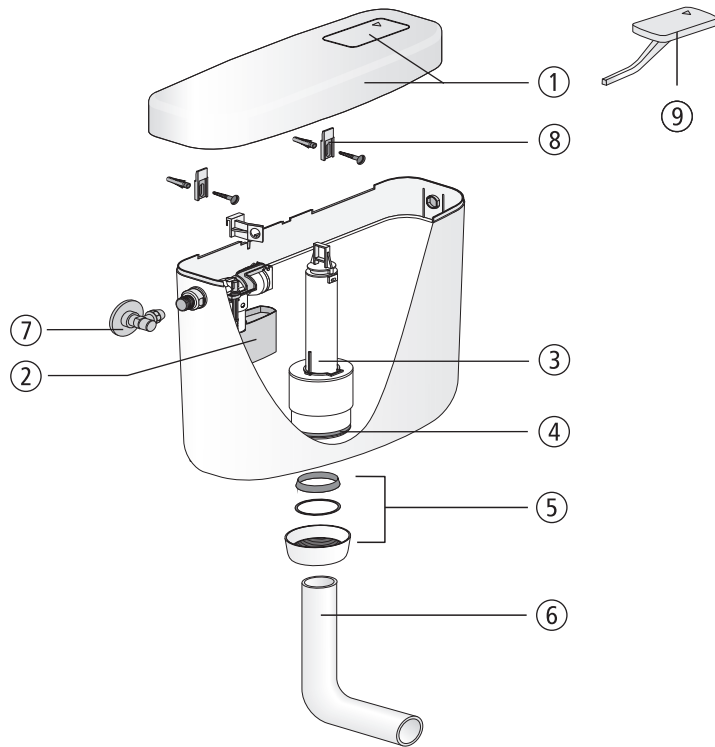

Cistern 936

No.	Name	Code No.	Recommended price/€
1	Lid with push-button, alpine white	01.514.01..0000	
2	Universal fill valve 510, G 3/8 x 20 mm	25.003.00..0000	
3	Flush valve	01.246.00..0000	
4	Seal d: 31 x d: 63 x 2,8	02.754.00..0000	
5	Set of seals consisting of conical ring, slide rin d: 57 x d: 51 x 0,6 and cap nut G2	05.068.01..0000	
6	Flush pipe bend, alpine white	02.168.01..0000	
7	Angle valve G 1/2	01.269.00..0000	
8	Suspension lug (pair)	02.084.00..0000	
9	Button, alpine white	02.222.01..0000	