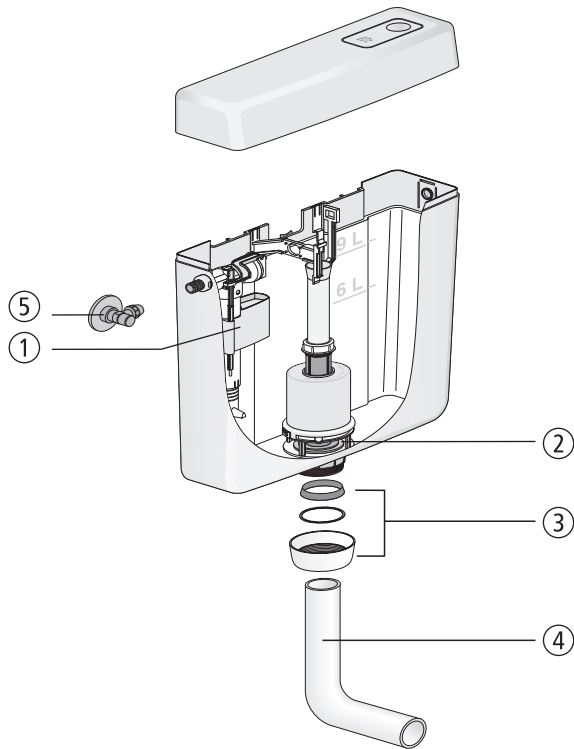

DISCONTINUED PRODUCT – Cistern 950
(from 1994 to 2013)

No.	Name	Code No.	Recommended price/€
1	Universal fill valve 510, G 3/8 x 20 mm	25.003.00..0000	
2	Seal d: 31 x d: 63 x 2,8	02.754.00..0000	
3	Set of seals consisting of conical ring, slide ring d: 57 x d: 51 x 0,6 and cap nut G2	05.069.01..0000	
4	Flush pipe bend, alpine white	02.168.01..0000	
5	Angle valve G 1/2	01.269.00..0000	