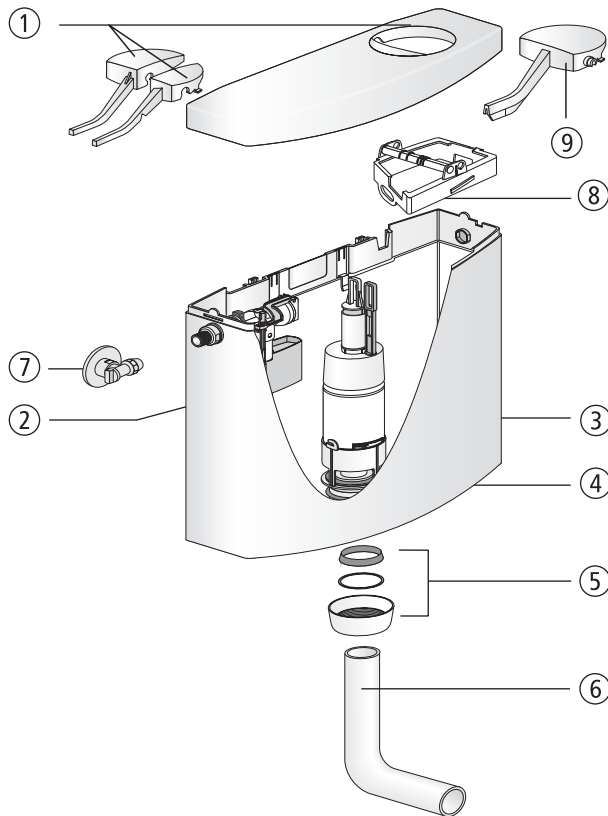

Cistern 951

No.	Name	Code No.	Recommended price/€
1	Lid with push-button, alpine white	03.984.01..0000	
2	Universal fill valve 510, G 3/8 x 20 mm	25.003.00..0000	
3	Flush valve	01.974.00..0000	
4	Seal d: 31 x d: 63 x 2,8	02.754.00..0000	
5	Set of seals consisting of conical ring, slide ring d: 57 x d: 51 x 0,6 and cap nut G2	05.069.01..0000	
6	Flush pipe bend, alpine white	02.168.01..0000	
7	Angle valve G 1/2	01.984.00..0000	
8	Bearing bracket	01.975.00..0000	
9	Start/stop button, alpine white	02.616.01..0000	