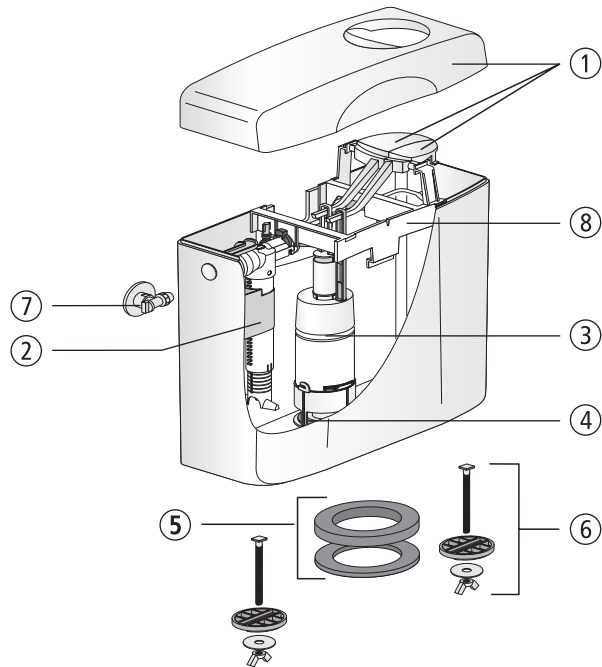

Cistern 961/2V (topstar duo)

No.	Name	Code No.	Recommended price/€
1	Lid with push-buttonn, alpine white	03.985.01..0000	
2	Universal fill valve 510, G 3/8 x 20 mm	25.003.00..0000	
3	Flush valve	01.976.00..0000	
4	Seal d: 31 x d: 63 x 2,8	02.754.00..0000	
5	Set of seals	01.862.00..0000	
6	Fastening set	01.861.00..0000	
7	Angle valve G 1/2	01.984.00..0000	
8	Bearing bracket	02.620.00..0000	