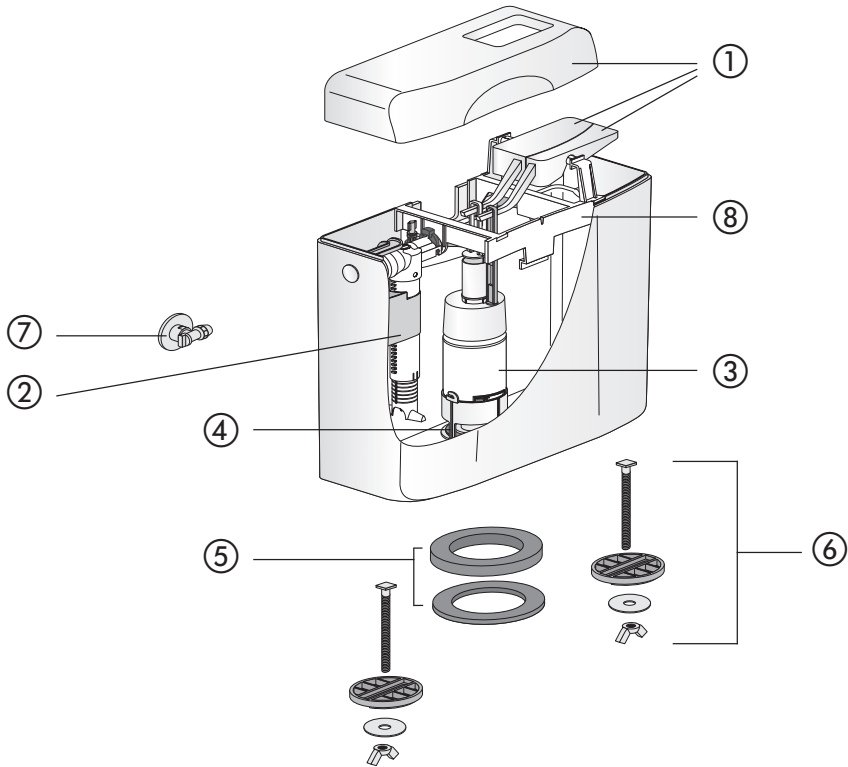

DISCONTINUED PRODUCT – Cistern 961 C/2V
(from 1999 to 2012)

No.	Name	Code No.	Recommended price/€
1	Lid with push-button, alpine white	03.990.01..0000	
2	Universal fill valve 510, G 3/8 x 20 mm	25.003.00..0000	
3	Flush valve	01.976.00..0000	
4	Seal d: 31 x d: 63 x 2,8	02.754.00..0000	
5	Set of seals	01.862.00..0000	
6	Fastening set	01.861.00..0000	
7	Angle valve G 1/2	01.984.00..0000	
8	Bearing bracket	02.620.00..0000	