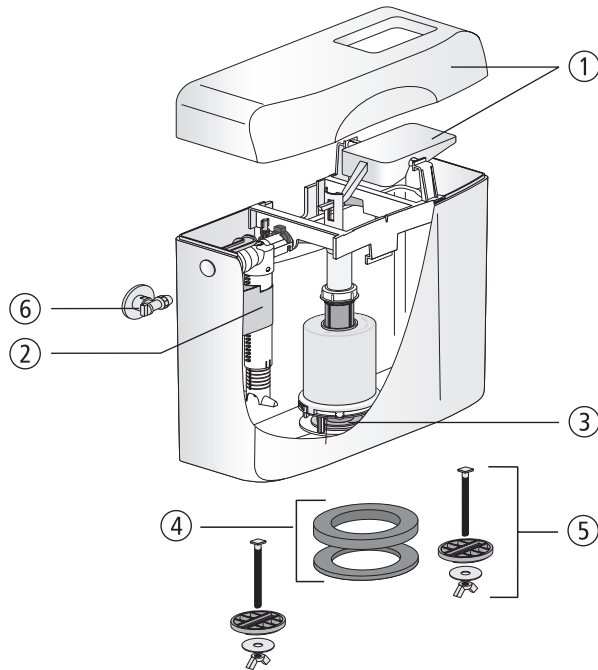

DISCONTINUED PRODUCT – Cistern 961
(from 1997 to 2012)

No.	Name	Code No.	Recommended price/€
1	Lid with push-button, alpine white	03.989.01..0000	
2	Universal fill valve 510, G 3/8 x 20 mm	25.003.00..0000	
3	Seal d: 31 x d: 63 x 2,8	02.754.00..0000	
4	Set of seals	01.862.00..0000	
5	Fastening set	01.861.00..0000	
6	Angle valve G 1/2	01.269.00..0000	