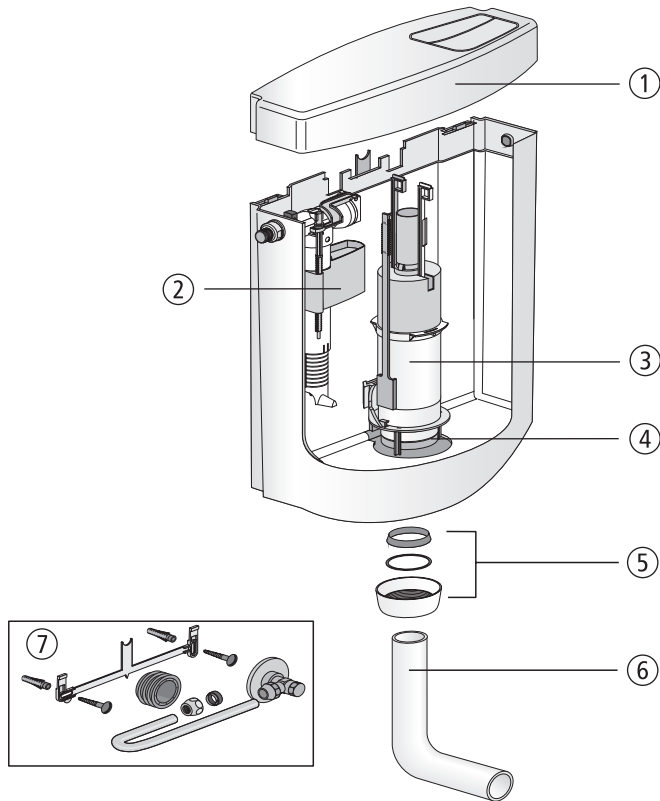

Cistern bonito duo

No.	Name	Code No.		Recommended price/€	
		alpine white	Basic colours	alpine white	Basic colours
1	Lid with push-button	02.A00.01..0499	02.A00.**..0499		
2	Universal fill valve 510, G 3/8 x 20 mm	25.003.00..0000			
3	Flush valve	01.A00.00..0499			
4	Seal d: 31 x d: 63 x 2,8	02.754.00..0000			
5	Set of seals consisting of flush pipe seal, slide ring and cap nut G2	05.070.01..0000			
6	Flush pipe bend	02.168.01..0000			
7	Servicing pack	01.A01.00..0199			