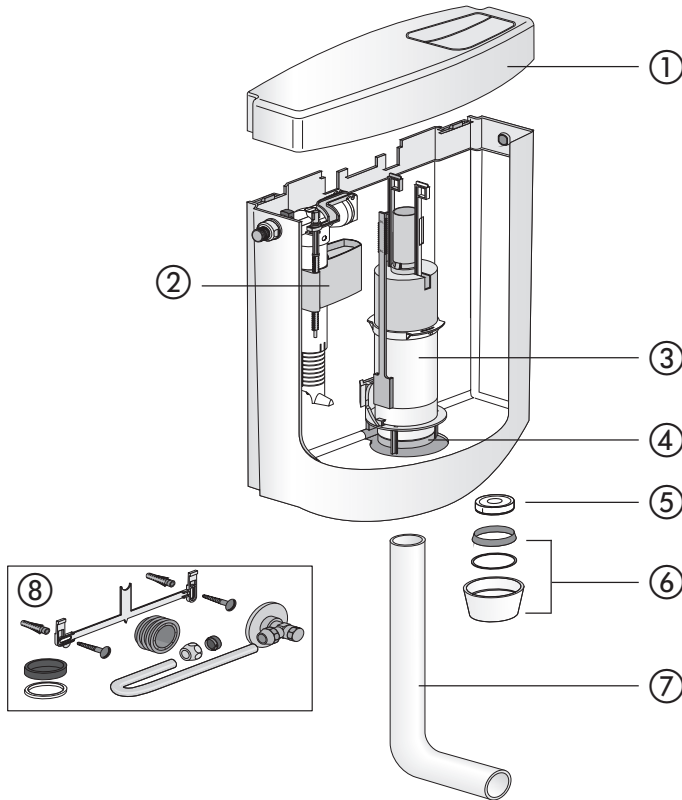

Cistern bonito duo, complete push flush valve replacement set

No.	Name	Code No.	Recommended price/€
1	Lid with push-button, alpine white	02.A00.01..0499	
2	Universal fill valve 510, G 3/8 x 20 mm	25.003.00..0000	
3	Flush valve	01.A00.00..0499	
4	Seal d: 31 x d: 63 x 2,8	02.754.00..0000	
5	Flush flow reducer	04.174.00..0000	
6	Set of seals consisting of flush pipe seal, slide ring and cap nut G2	05.070.01..0000	
7	Flush pipe bend, alpine white	02.174.01..0000	
8	Servicing pack	01.A01.00..0199	