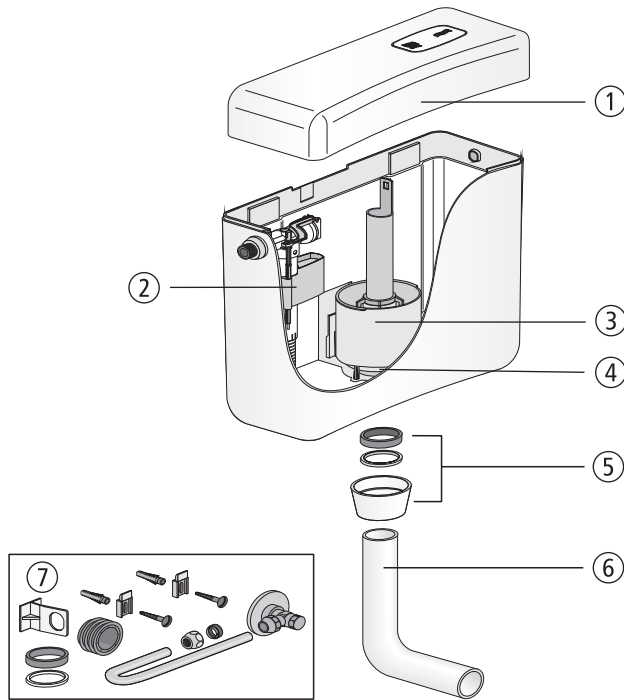

Cistern junior

No.	Name	Code No.		Recommended price/€	
		alpine white	Basic colours	alpine white	Basic colours
1	Lid with push-buttonn	02.A00.01..0199	02.A00.**..0199		
2	Universal fill valve 510, G 3/8 x 20 mm		25.003.00..0000		
3	Flush valve		01.A00.00..0199		
4	Seal d: 31 x d: 63 x 2,8		02.754.00..0000		
5	Set of seals consisting of flush pipe seal, slide ring and cap nut G2		05.070.01..0000		
6	Flush pipe bend		02.168.01..0000		
7	Servicing pack		01.A01.00..0099		