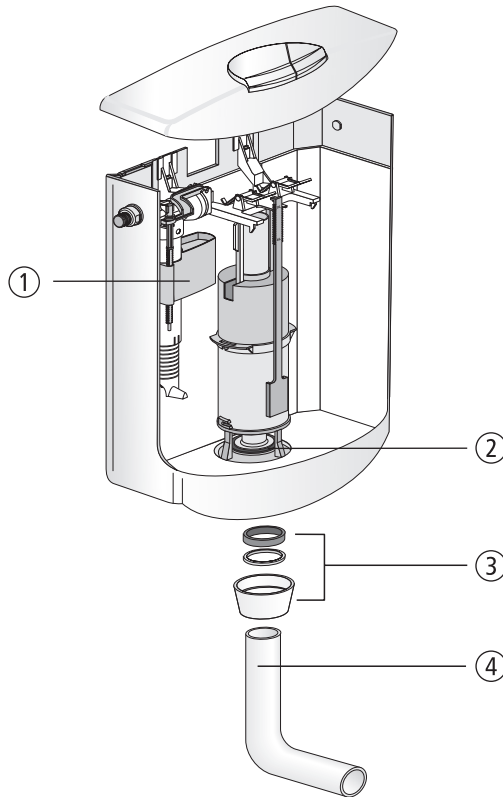

DISCONTINUED PRODUCT – Cistern linea
(from 1997 to 2012)

No.	Name	Code No.	Recommended price/€
1	Universal fill valve 510, G 3/8 x 20 mm	25.003.00..0000	
2	Seal d: 31 x d: 63 x 2,8	02.754.00..0000	
3	Set of seals consisting of flush pipe seal, slide ring and cap nut G2	05.070.01..0000	
4	Flush pipe bend, alpine white	02.168.01..0000	