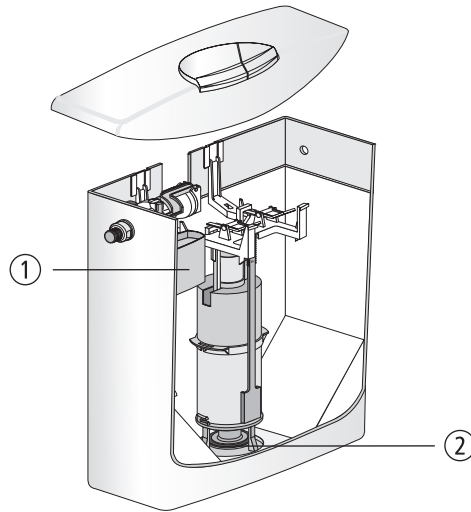

**DISCONTINUED PRODUCT – Cistern linea duo**  
**(from 1997 to 2014)**

No.	Name	Code No.	Recommended price/€
1	Universal fill valve 510, G 3/8 x 20 mm	25.003.00..0000	
2	Seal d: 31 x d: 63 x 2,8	02.754.00..0000	