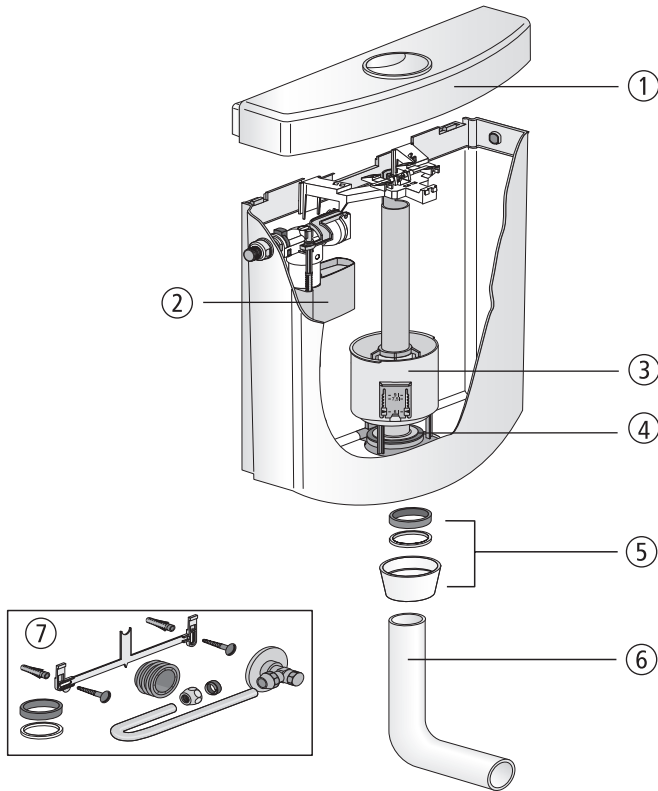

DISCONTINUED PRODUCT – Cistern primus
(from 1995 to 2016)

No.	Name	Code No.	Recommended price/€
1	Lid with push-button	02.A00.01..0299	
2	Universal fill valve 510, G 3/8 x 20 mm	25.003.00..0000	
3	Flush valve	01.A00.00..0299	
4	Seal d: 31 x d: 63 x 2,8	02.754.00..0000	
5	Set of seals consisting of flush pipe seal, slide ring and cap nut G2	05.070.01..0000	
6	Flush pipe bend	02.168.01..0000	
7	Servicing pack	01.A01.00..0199	