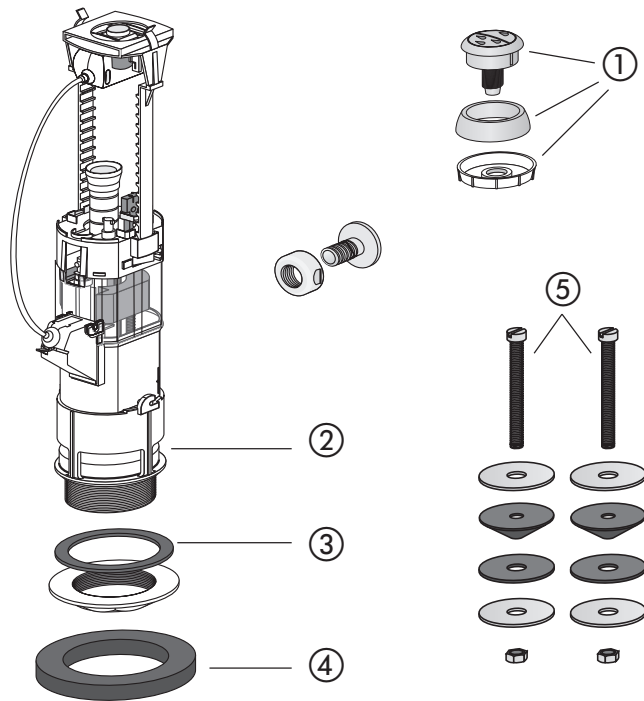

Dual flush valve (Code No. 93.606.81..0000)

No.	Name	Code No.	Recommended price/€
1	Actuator, chrome	03.655.81..0000	
2	Seal d: 31 x d: 63 x 2,8	02.754.00..0000	
3	Seal d: 85 x d: 60 x 6	02.383.00..0000	
4	Seal d: 100 x d: 70 x 15	02.331.00..0000	
5	Fastening set	01.569.00..0000	