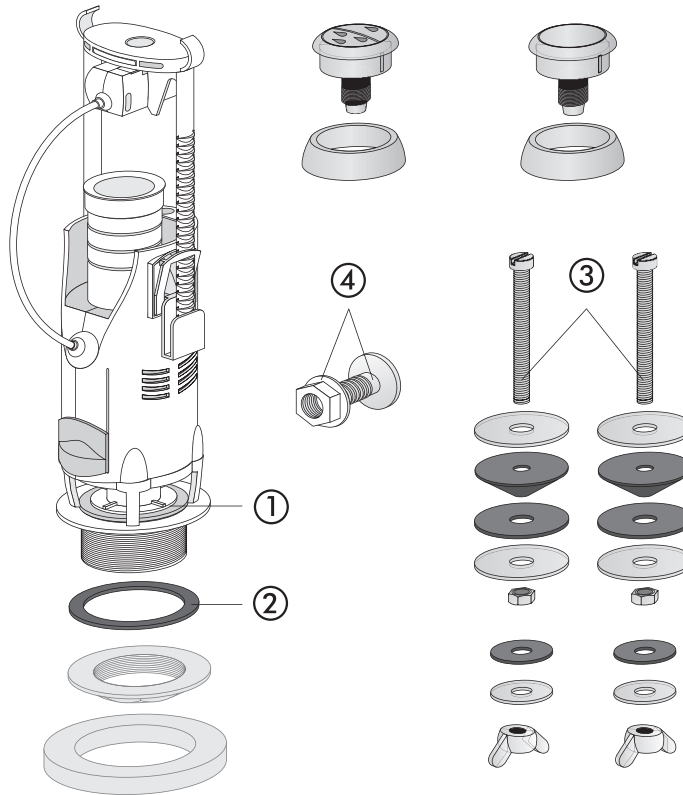

DISCONTINUED PRODUCT – Flush valve 944, push-push set 945
(from 2004 to 2015)

No.	Name	Code No.	Recommended price/€
1	Seal d: 31 x d: 63 x 2,8	02.754.00..0000	
2	Seal d: 85 x d: 60 x 6	02.383.00..0000	
3	Fastening set	01.569.00..0000	
4	Tap hole plug, chrome	01.541.81..0000	