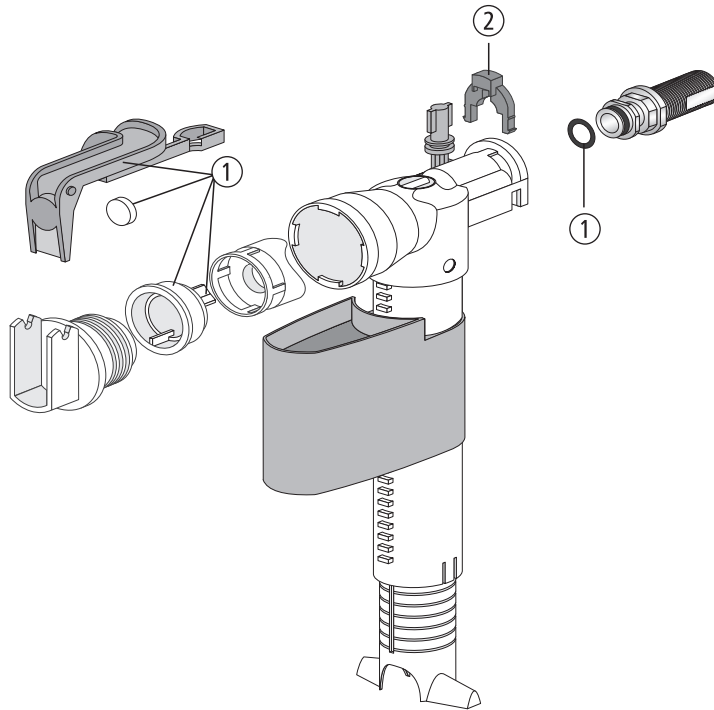

**Universal fill valve 510 (multiflow)**

No.	Name	Code No.	Recommended price/€
1	Set of seals	03.345.00..0000	
2	Clip	04.004.00..0000	