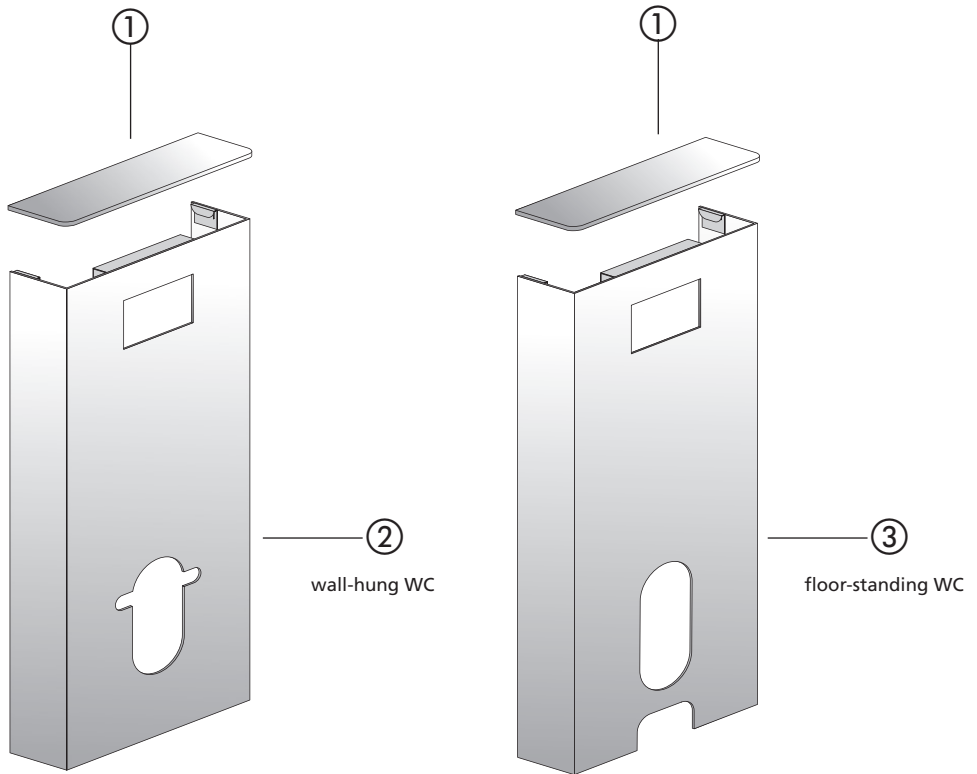

Cladding for INEO SOLO, CC-121-S-UO-2V-2C, with small access opening

No.	Name	Code No.	Recommended price/€
1	Cover of glass white black	04.202.00..0002	
		04.202.00..0001	
2	Cladding made of high quality composite material white black	04.208.00..0003	
		04.208.00..0004	
3	Cladding made of high quality composite material white black	04.209.00..0003	
		04.209.00..0004	