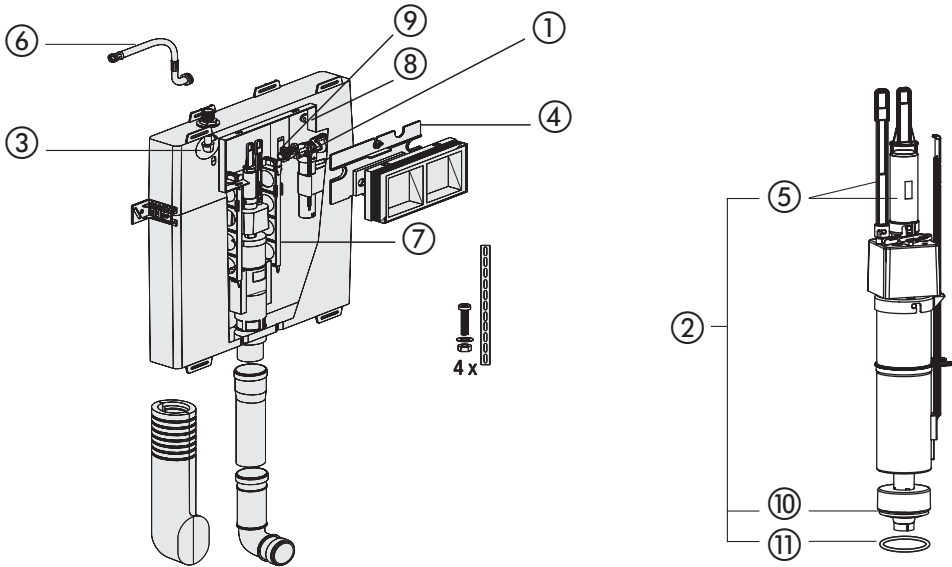

**DISCONTINUED PRODUCT – Concealed cistern 8 cm, CC-80-M-FO-2V-L  
with medium access opening (from 2007 to 2014)**

No.	Name	Code No.	Recommended price/€
1	Universal fill valve 510, G 3/8 x 20 mm	25.003.00..0000	
2	Flush valve	03.373.00..0000	
3	Angle valve G 1/2	04.015.00..0000	
4	Hinge plate incl. 2 levers	03.372.00..0000	
5	Overflow head and overflow pipe	03.375.00..0000	
6	Flexible hose with seals	03.294.00..0000	
7	Reinforcement strip (1 piece)	04.016.00..0000	
8	Toggle	02.972.00..0000	
9	Fill valve support with locknut	03.851.00..0000	
10	Sealing ring Ø 20,3 x Ø 50,5 x 2,8	04.013.00..0000	
11	O-Ring Ø 44 x 3	04.058.00..0000	