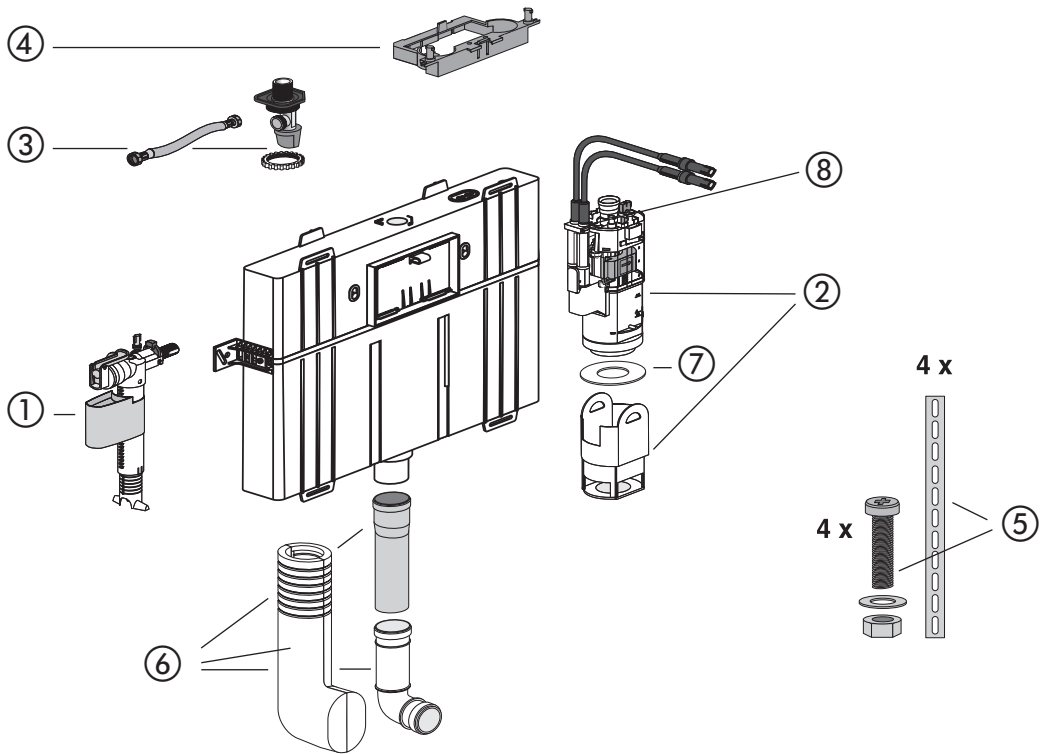

**Concealed cistern 8 cm, CC-80-S-FO-2V-2C, with small access opening**

No.	Name	Code No.	Recommended price/€
1	Universal fill valve 510, G 3/8 x 20 mm	25.003.00..0000	
2	Flush valve 8 cm	05.076.00..0000	
3	Angle valve connection R 1/2 incl. flexible hose	05.061.00..0000	
4	Positioning device	04.224.00..0000	
5	Fastening set	03.374.00..0000	
6	Adjustable flush pipe with cladding	03.377.00..0000	
7	Sealing ring Ø 20,3 x Ø 50,5 x 2,8	04.013.00..0000	
8	Cable box	05.019.00..0000	