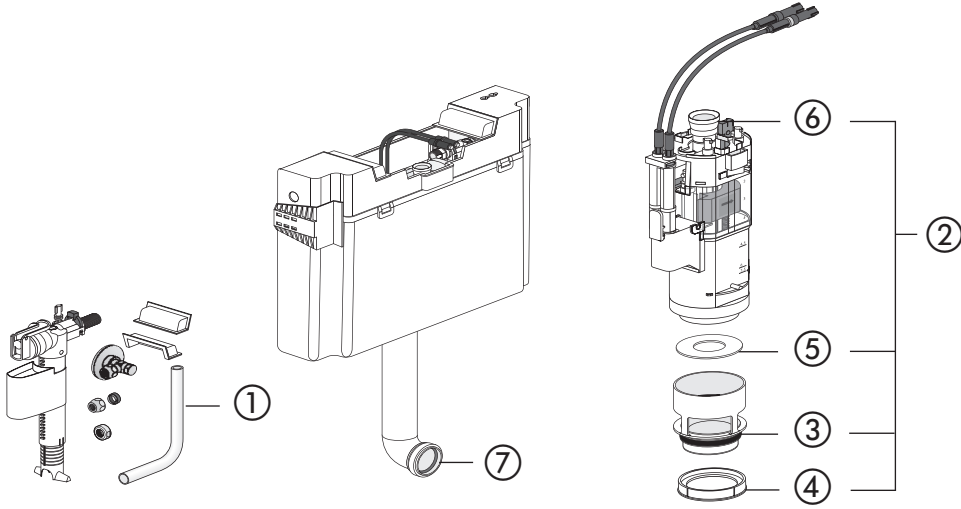

**Concealed cistern INEO SOLO, CC-121-S-UO-2V-2C, with small access opening**

No.	Name	Code No.
1	Water connection on the side	03.997.00..0000
2	Universal flush valve INEO	03.982.00..0000
3	O-Ring Ø 55 x 5	02.436.00..0000
4	Flush flow reducer	02.758.00..0000
5	Sealing ring Ø 31 x Ø 63 x 2,8	02.754.00..0000
6	Cable box	05.019.00..0000
7	Lip seal Ø 45	02.461.00..0000