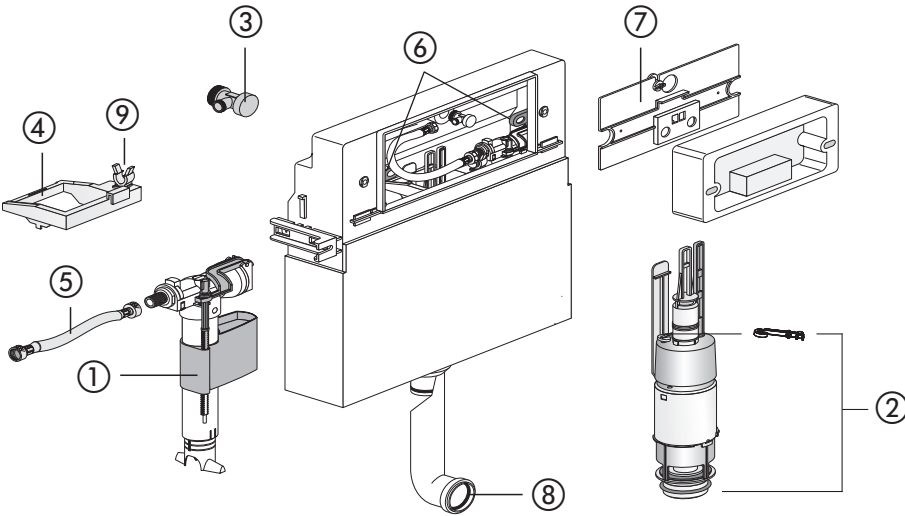

**DISCONTINUED PRODUCT – Concealed cistern, CC-120-L-FO-2V-L
with large access opening model 980 (from 1994 to 2010)**

No.	Name	Code No.	Recommended price/€
1	Universal fill valve 510, G 3/8 x 20 mm	25.003.00..0000	
2	Flush valve complete incl. positioning device and fill valve support	01.950.00..0000	
3	Angle valve G 1/2	02.425.00..0000	
4	Positioning device	02.879.00..0000	
5	Flexible connection hose with seals G 3/8	01.867.00..0000	
6	Toggle	02.635.00..0000	
7	Hinge plate incl. 2 levers	01.952.00..0000	
8	Lip seal Ø 45	02.461.00..0000	
9	Fill valve support	02.971.00..0000	