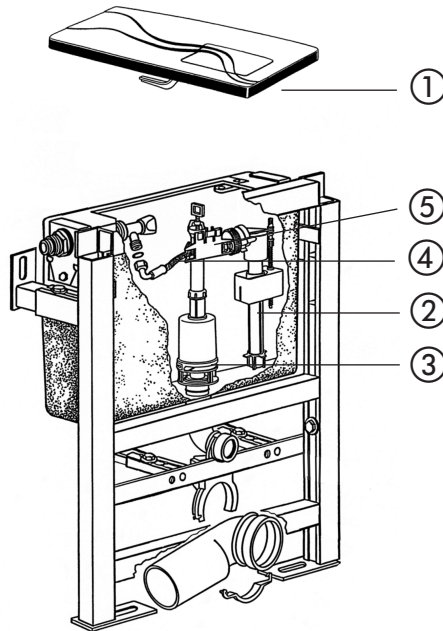

**DISCONTINUED PRODUCT – Concealed cistern, Push plate top operated  
(from 1995 to 2004)**

| No. | Name                                      | Code No.        | Recommended price/€ |
|-----|---|-----------------|---------------------|
| 1   | Push plate, white-alpin                   | 16.005.01..0000 |                     |
| 2   | Universal fill valve 510, G 3/8 x 20 mm   | 25.003.00..0000 |                     |
| 3   | Flush valve                               | 01.790.00..0000 |                     |
| 4   | Flexible connection hose with seals G 3/8 | 01.094.00..0000 |                     |
| 5   | Fill valve support                        | 02.669.00..0000 |                     |
|     |   |                 |                     |