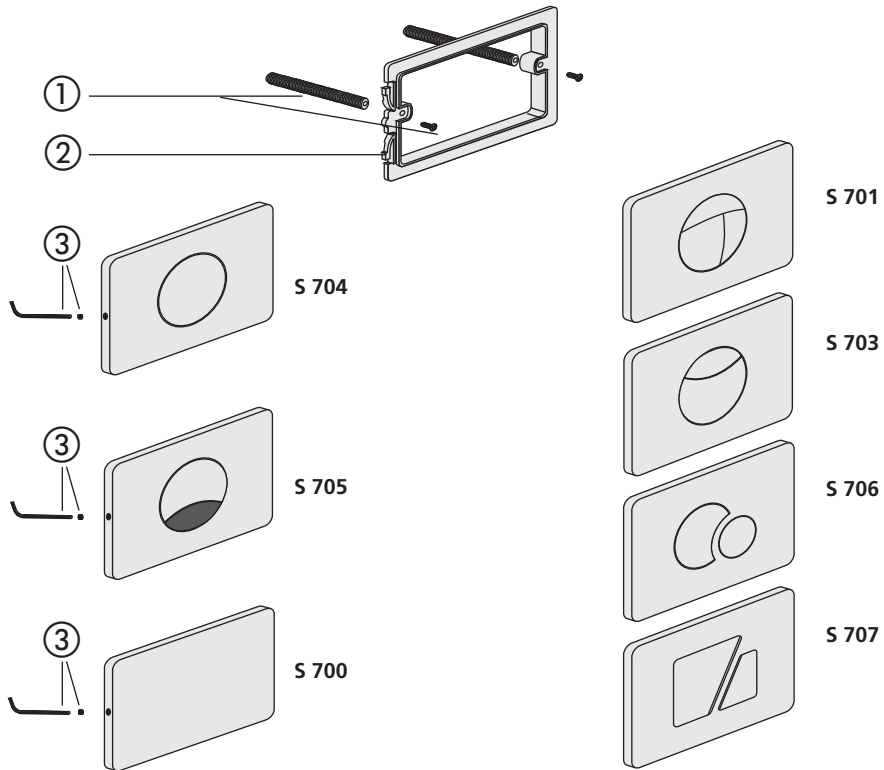

Design line S 700-707 push plates

No.	Name	Code No.	Recommended price/€
1	Quick fixation bolts (pair)	01.231.00..0000	
2	Support bracket	02.991.00..0000	
3	Security screw and key	03.104.00..0000	