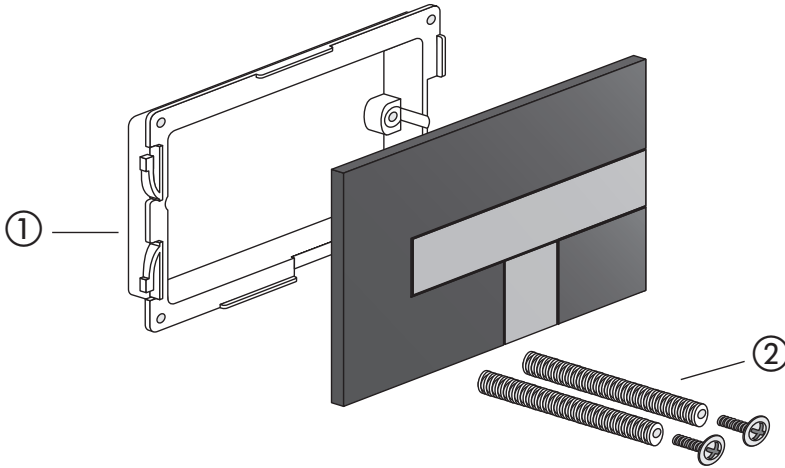

**Push plate LOS (Code No. 16.733.00..00XX)**

No.	Name	Code No.	Recommended price/€
1	Support bracket	05.078.00..0000	
2	Quick fixation bolts (pair)	01.231.00..0000	