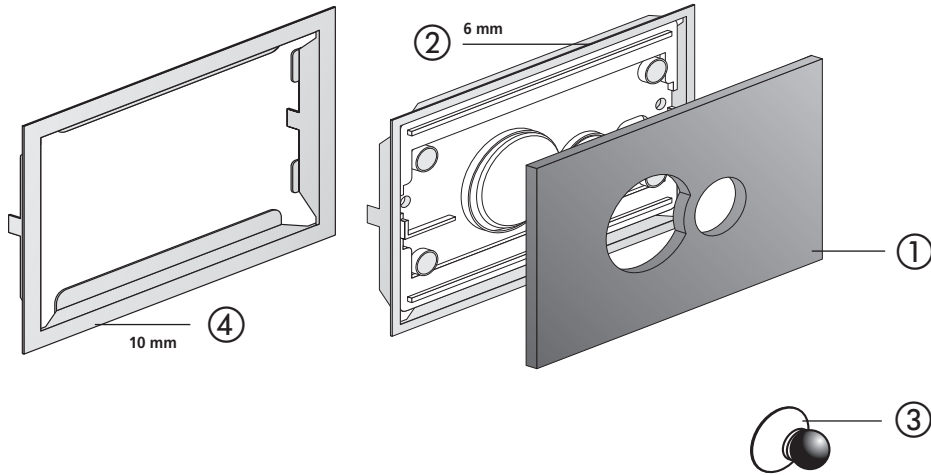

Push plate SG 706, glass / SK 706 plastic, flush mounted

No.	Farbe	Code No.	Recommended price/€
1	Actuator frame glass white black	05.012.C9..0000 05.012.C8..0000	
2	WC blind frame, 6 mm stainless steel polished stainless steel brushed	04.082.00..0000 04.081.00..0000	
3	Vacuum cup	04.226.00..0000	
4	WC retrofit blind frame 10 mm, stainless steel polished stainless steel brushed	04.067.00..0000 04.067.00..5000	