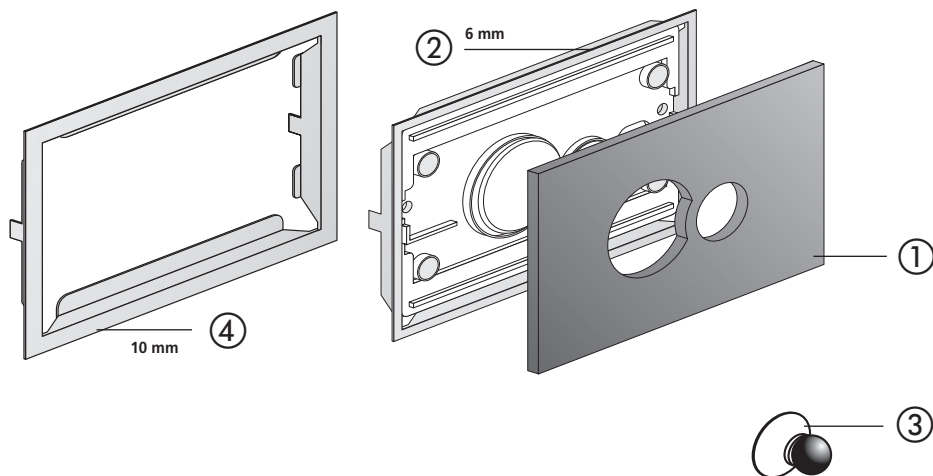

Push plate SG 706, glass / SK 706 plastic, flush mounted

No.	Colour	Code No.
1	Actuator frame glass	
	white	05.012.C9..0000
	mint *	05.012.58..0000
	black	05.012.C8..0000
	red *	05.012.L2..0000
	silver grey *	05.012.L3..0000
anthracite *	05.012.41..0000	
2	WC blind frame, 6 mm	
	stainless steel polished stainless steel brushed	04.082.00..0000 04.081.00..0000
3	Vacuum cup	04.226.00..0000
4	WC retrofit blind frame, 10 mm	
	stainless steel polished (stainless steel white-alpine on request)	04.067.00..0000