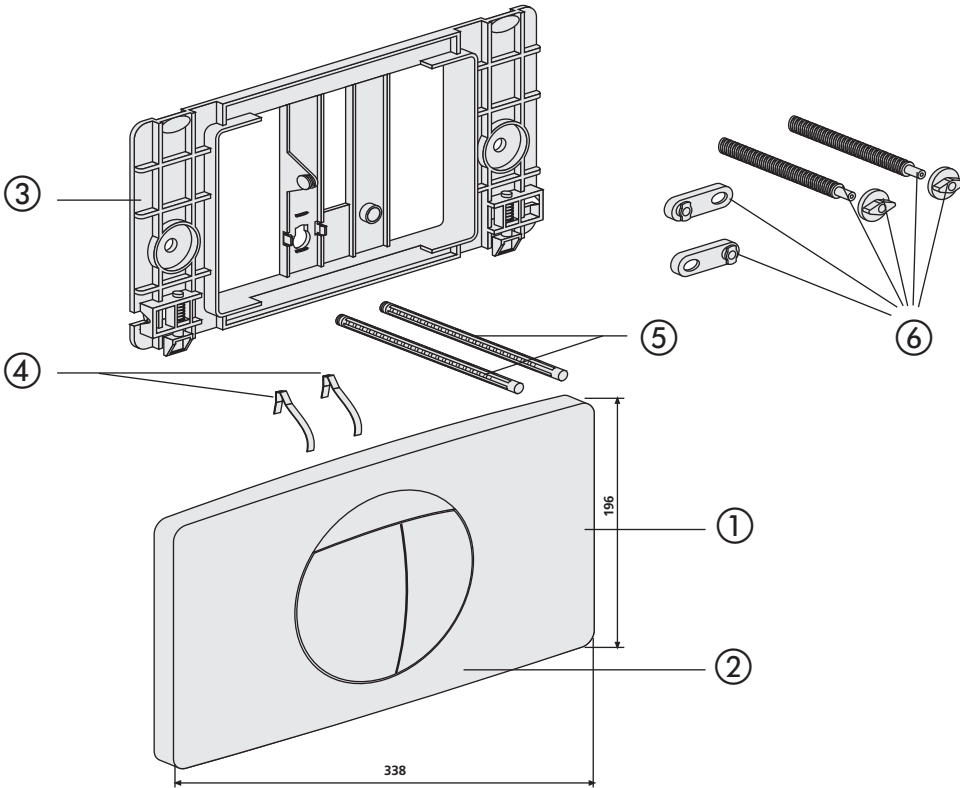

DISCONTINUED PRODUCT – Push plate L for dual flush
(Code No. 16.018.01..0000) (from 1999 to 2010)

No.	Name	Code No.	Recommended price/€
1	Push plate, white-alpin Push plate, mattchrome Push plate, chrome	16.018.01..0000 16.018.93..0000 16.018.81..0000	
2	Push buttons with frame, white-alpin	03.126.01..0000	
3	Support bracket	01.019.00..0000	
4	Flat spring (pair)	03.127.00..0000	
5	Actuating bolts (pair)	01.090.00..0000	
6	Fastening set	01.020.00..0000	