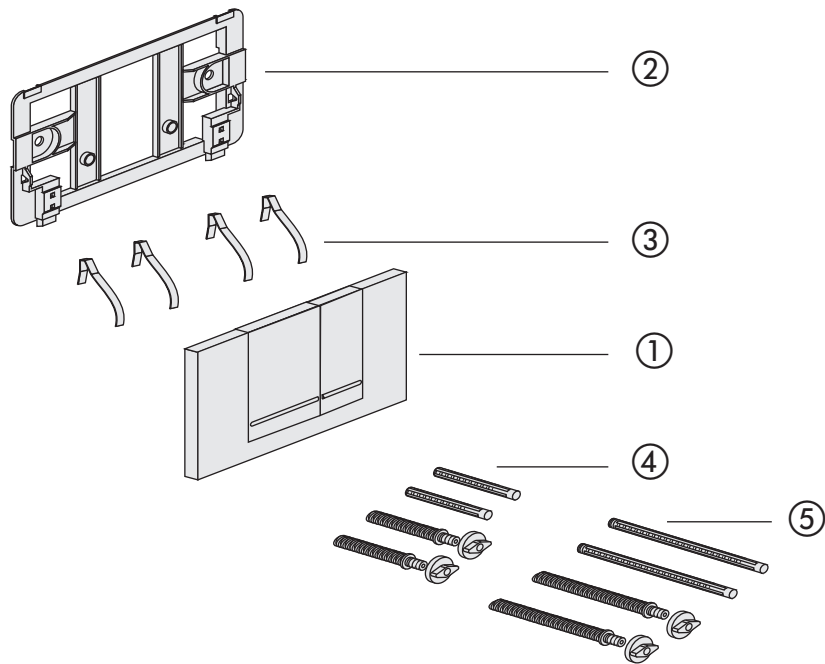

**DISCONTINUED PRODUCT – Push plate M 806**

(Code No. 16.806.\*\*..0000) (from 2010 to 2014)

No.	Name	Code No.	Recommended price/€
1	Push plate M 806 white-alpin chrome mattchrome	16.806.01..0000 16.806.81..0000 16.806.93..0000	
2	Support bracket	03.666.00..0000	
3	Flat spring (4 Stück)	04.129.00..0000	
4	Dual flush installation kit for concealed cistern 8 cm	03.663.00..0000	
5	Dual flush installation kit for concealed cistern with medium access opening	03.664.00..0000	