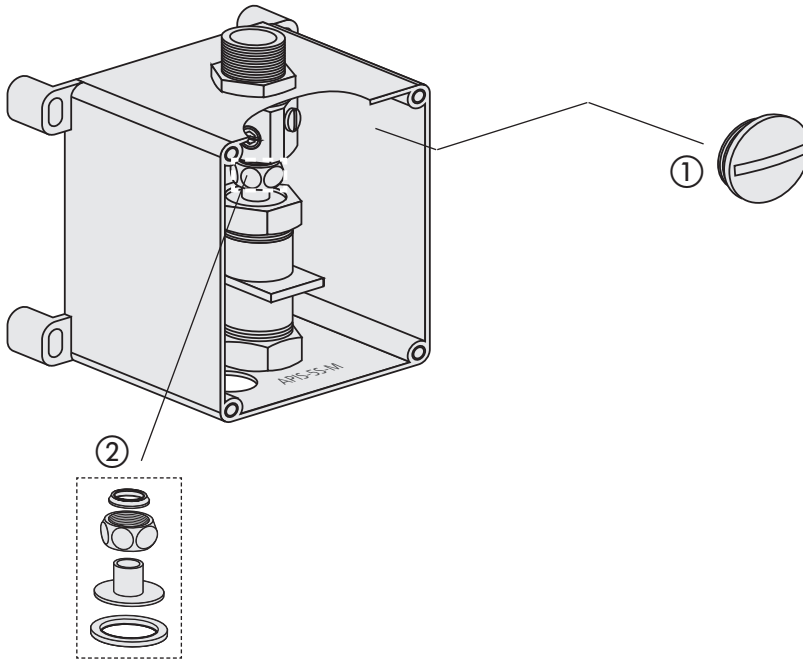

DISCONTINUED PRODUCT – Roughing-in set (APIS 5 SM)
(Code No. 01.218.00..0000) (from 2002 to 2008)

No.	Name	Code No.	Recommended price/€
1	Cap	02.970.00..0000	
2	Screw connection G 3/8	03.852.00..0000	