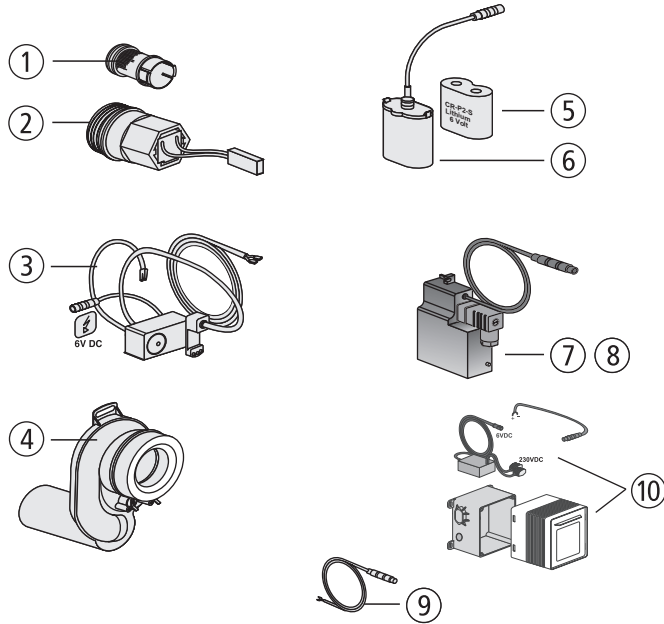

Urinal with cartridge valve technology, vandal-safe RL1 (APIS 6 SM) (from 04/2008)

No.	Name	Code No.	Recommended price/€
1	Filter	03.343.00..0000	
2	Solenoid cartridge valve 6V DC	03.342.00..0000	
3	Urinal clip RL 1 for cartridge valve technology	03.371.00..0000	
4	Urinal exhaust trap with pre-assembled stainless steel electrodes	03.114.00..0000	
5	Lithium battery 6V DC, CR P 2	02.993.00..0000	
6	Battery holder for battery CR P 2	03.109.00..0000	
7	Power supply 24V AC/6V DC	03.113.00..0000	
8	Power supply 230V AC/6V DC, for single installation	03.112.00..0000	
9	Connection cable 600 mm with special plug	03.111.00..0000	
10	Concealed power supply unit 230V AC/6V DC, for single and series installations	01.254.00..0000	