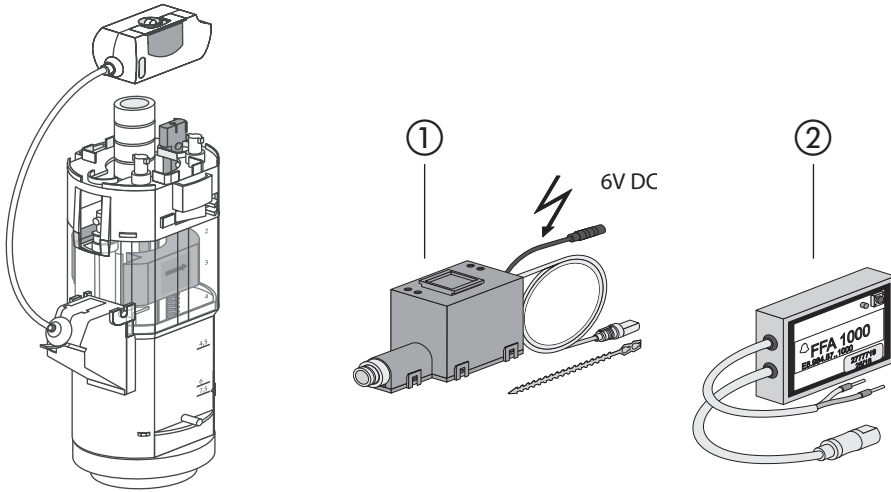

**WC control system with flush valve 1-cable**

No.	Name	Code No.	Recommended price/€
1	Low voltage motor 6V DC *1	05.136.00..0000	
2	Radio receiver module for dual flush *2	05.138.00..0000	

\*1 for WC contol systems 05.043.00..0000 and 16.740.xx..0000