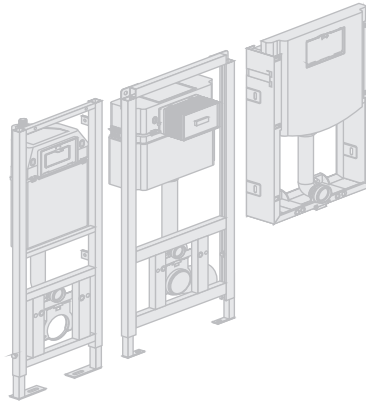

WC elements for wet/dry installation

No.	Name	Code No.	Recommended price/€
1	WC connection kit DN 90	58.933.00..0000	
2	Pipe support dip	01.821.00..0000	
3	WC connecting bend 90°, DN90	58.904.00..0000	
4	Lip seal	04.131.00..0000	
5	Reducing sleeve DN 90 / DN 100	58.211.00..0000	
6	WC fastenings M12	01.827.00..0000	
7	Clamp block	05.213.00..0000	