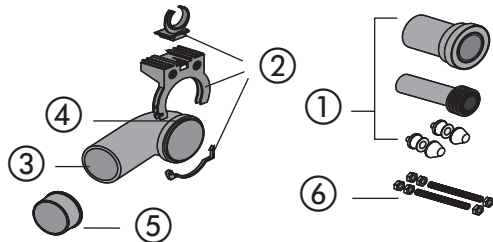

WC elements for wet/dry installation

No.	Name	Code No.	Recommended price/€
1	WC connection kit DN 90	58.933.00..0000	
2	Pipe support dip	01.821.00..0000	
3	WC connecting bend 90°, DN90	58.904.00..0000	
4	Lip seal	04.131.00..0000	
5	Reducing sleeve DN 90 / DN 100	58.211.00..0000	
6	WC fastenings M12	01.827.00..0000	
7	Clamp block	05.213.00..0000	