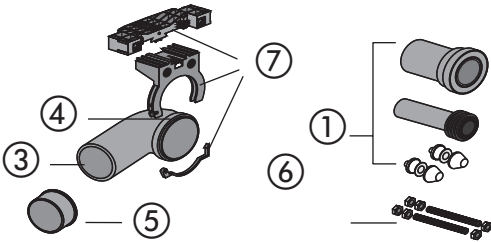

WC elements for wet/dry installation

No.	Name	Code No.	Recommended price/€
1	WC connection kit DN 90	58.933.00..0000	
2	Pipe support dip	01.821.00..0000	
3	WC connecting bend 90°, DN90	58.904.00..0000	
4	Lip seal	04.131.00..0000	
5	Reducing sleeve DN 90 / DN 100	58.211.00..0000	
6	WC fastenings M12	01.827.00..0000	
7	Clamp block	05.213.00..0000	