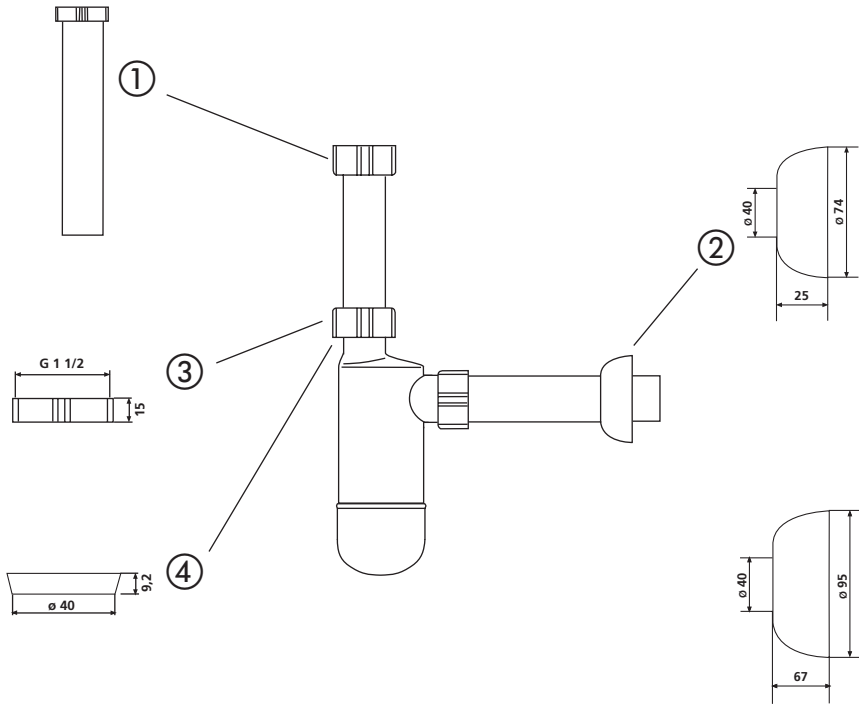

**Bottle trap (code no. 31.220.00..0000)**

No.	Name	Code No.	Recommended price/€
1	Connection pipe G1 1/2 x 120 x 10	01.403.00..0000	
2	Rosette d: 40 x d: 74 x 25	02.231.00..0000	
3	Cap nut G1 1/2	02.234.00..0000	
4	Conical gasket d: 40 x 8,2	02.176.00..0000	