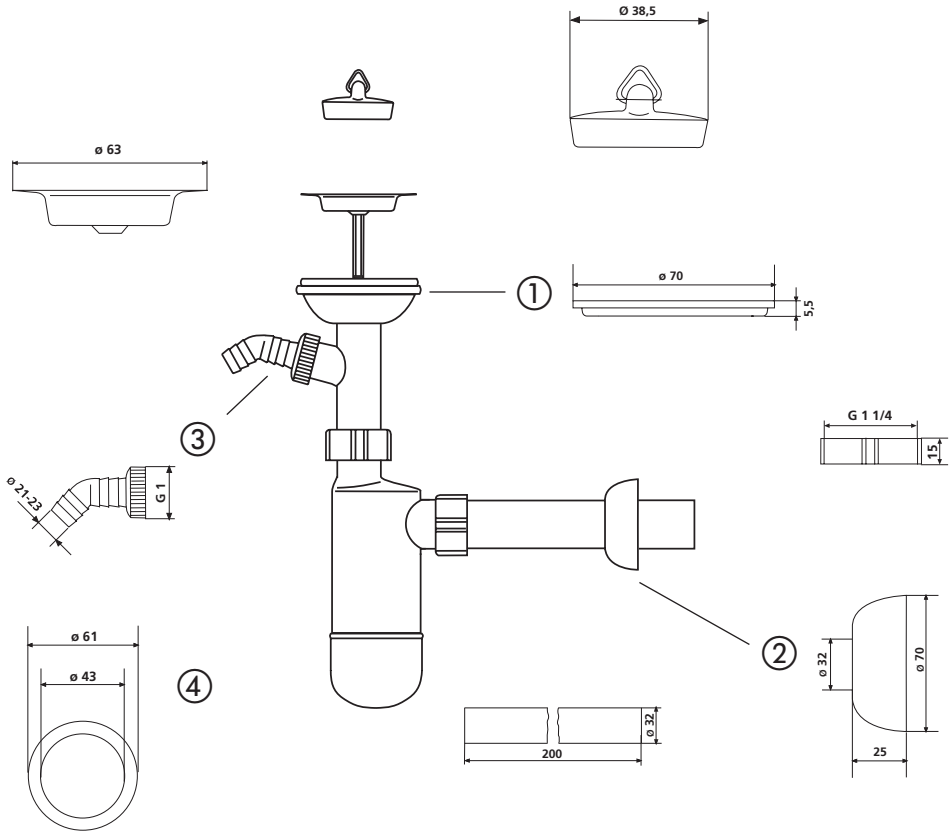

Bottle trap 609/1 W (Code No. 31.003.00..0000)

No.	Name	Code No.	Recommended price/€
1	Shaped washer G1 1/4	02.236.00..0000	
2	Rosette $\varnothing 32$	02.230.00..0000	
3	Hose tap nozzle 135° x G1	01.435.00..0000	
4	Sealing ring for bottle trap	02.011.00..0000	