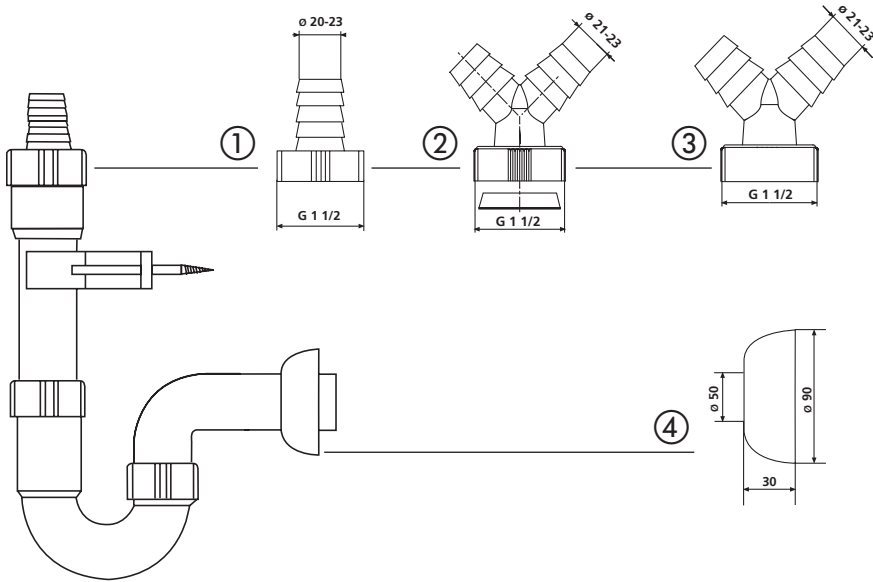

**Concealed trap G1 1/2 x 40 (Code No. 31.301.00..0000) / G1 1/2 x 50 (Code No. 31.302.00..0000)**

No.	Name	Code No.	Recommended price/€
1	Hose tap for G1 1/2 connection	01.149.00..0000	
2	Double hose tap G1 with sealing ring G1	01.417.00..0000	
	Double hose tap G2 with conical ring G1 1/2	01.162.00..0000	
3	Double hose tap G1 1/2	03.047.00..0000	
4	Rosette d: 50	02.385.00..0000	