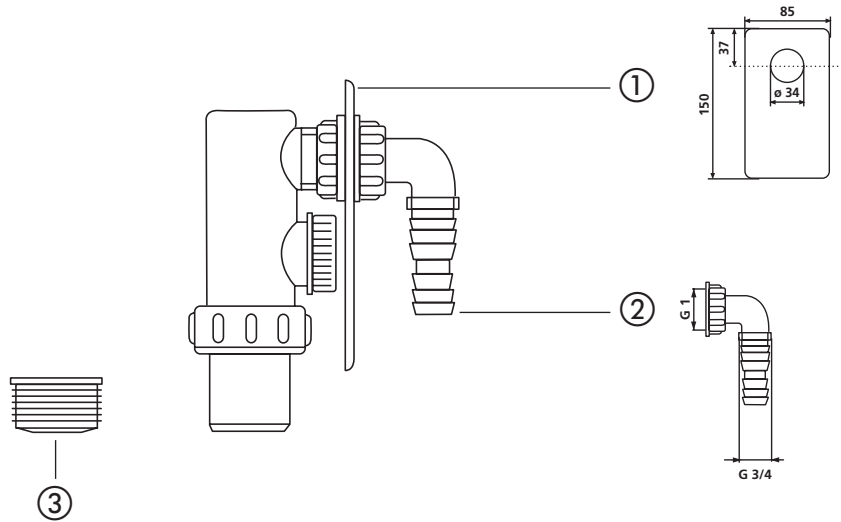

Concealed trap for washing machines and dishwashers

(Code No. 31.101.00..0000) / with EPS protection (Code No. 31.102.00..0000)

No.	Name	Code No.	Recommended price/€
1	Cover plate, stainless steel	02.072.00..0000	
2	Hose tap nozzle, plastic	01.556.00..0000	
3	Conical gasket NW 40/50	02.285.00..0000	