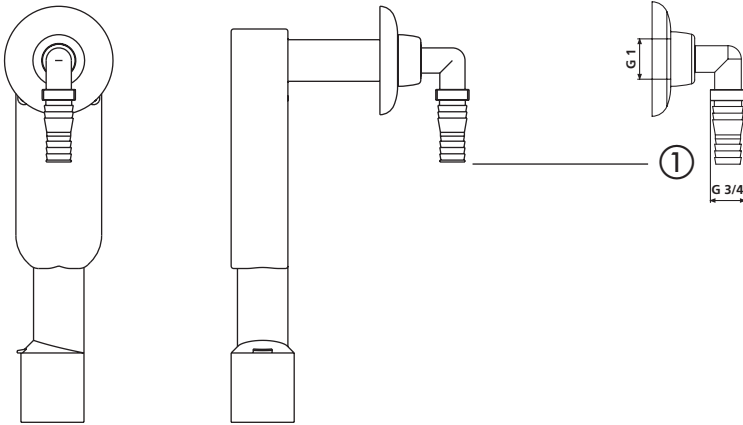

**In-wall trap for washing machines and dishwashers, chrome-plated
(Code No. 31.603.00..0000) / white (Code No. 31.603.01..0000)**

No.	Name	Code No.	Recommended price/€
1	Hose tap nozzle white chrome	01.205.00..0000 01.205.81..0000	