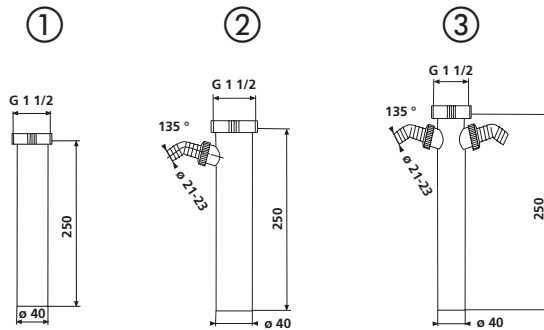

Pipe trap (code no. 31.201.00..0000)

No.	Name	Code No.	Recommended price/€
1	Connection pipe G1 1/2 x 250 x d: 40	01.404.00..0000	
2	Connection pipe with hose tap G 1 1/2 x 250 x d: 40	01.405.00..0000	
3	Connection pipe with 2 hose taps G 1 1/2 x 250 x d: 40	01.478.00..0000	